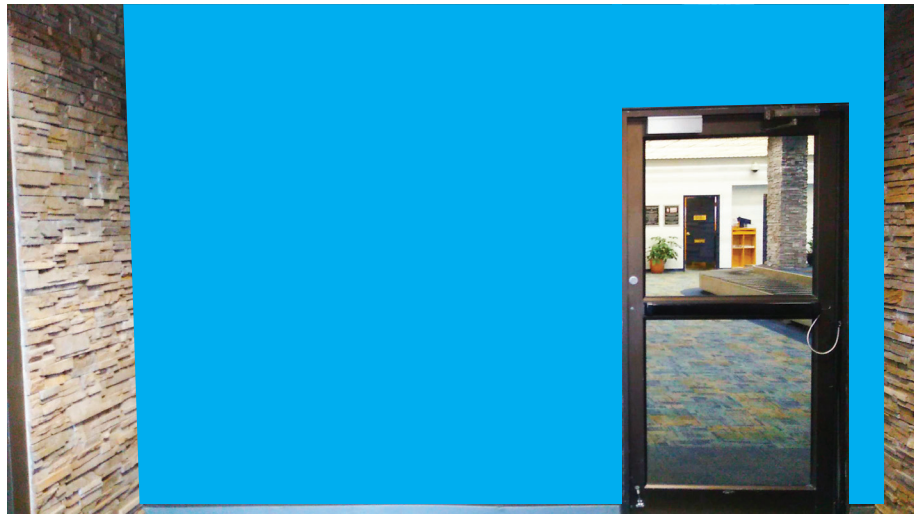

Gate B (Entrance to Baggage Claim) Wall Graphics

Display your message to passengers deplaning by placing your graphic as they enter the terminal's second "Entrance B" by baggage claim.

Entrance #2 Graphics 18' 2" (218") x 9' 1" (109") $900 per month Printing/install $2,200 one-time charge

Contact Skip Webster
C - 814-222-5505
O - 814-237-0355
E - Skip@MarlinAdvertising.com