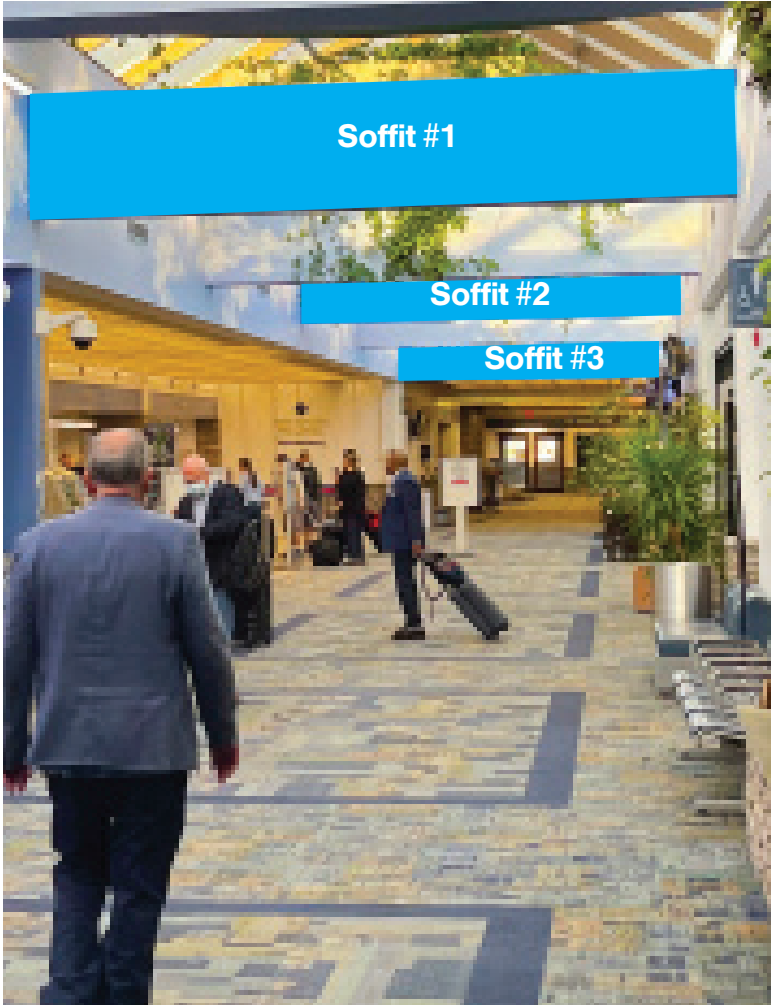

Main Terminal Area

Departure Lounge

There are opportunities to get your message in front of a captive customer base in our departure lounge. Full color graphics are available in two sizes.

Display your message to a captive audience by placing your ad in the departure lounge.

Security wall (Five available)

46" w x 48" h panel \$250 per month

Printing and installation \$250 one-time charge

Departure Lounge Main Wall

Display your message to a captive audience by placing your ad in the departure lounge.

Main wall (6 panels available)

54" w x 57" h panel \$500 per month

Printing and installation \$350 one-time charge

Contact Skip Webster

C - 814-222-5505

O - 814-237-0355

E - Skip@MarlinAdvertising.com

Soffit Wall Graphics

Soffit Wrap #1	17' 6" (212") x 3' (36")	\$1,250 per month	Printing/install	\$725 one-time charge
Soffit Wrap #2	17' 6" (212") x 3' (36")	\$1,250 per month	Printing/install	\$725 one-time charge
Soffit Wrap #3	17' 6" (212") x 6' 8" (76.5")	\$1,850 per month	Printing/install	\$825 one-time charge
All Three Soffits	3x - Both sizes	\$3,750 per month	Printing/install	\$2,275 one-time charge