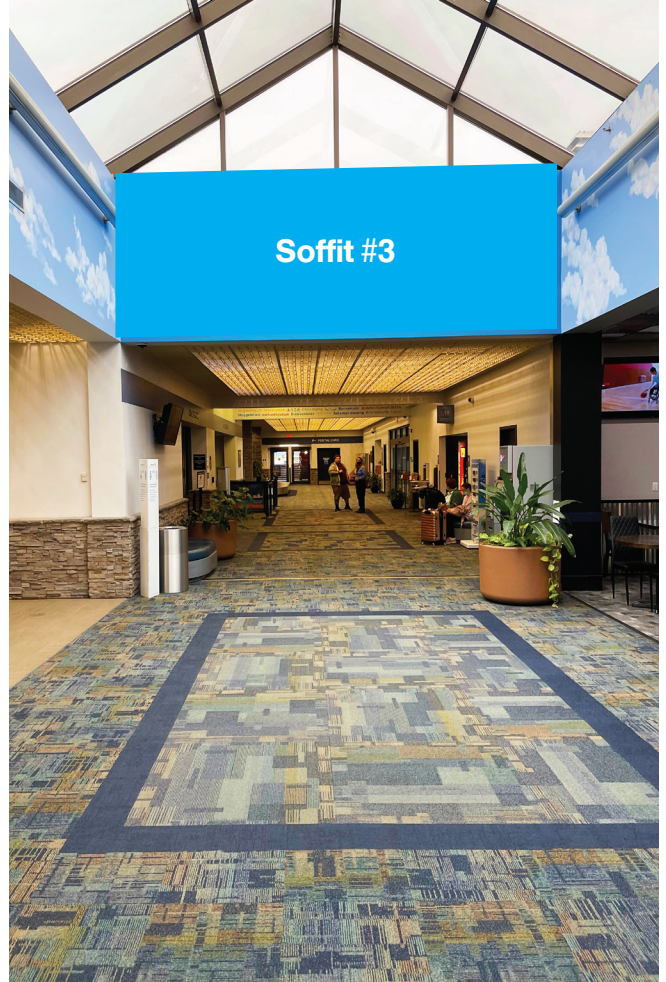

Baggage Claim

Three 90" High Definition monitors

State College Regional Airport is offering advertising space in the heavily trafficked terminal areas. Three 90" monitors and strategic positioned wall space graphics can carry your full color message that will attract attention and drive consumers to your business. The average wait at a gate is nearly one hour, which provides valuable time to deliver your message.

Main Terminal Area

Departure Lounge

There are opportunities to get your message in front of a captive customer base in our departure lounge. Full color graphics are available in two sizes.

Display your message to a captive audience by placing your ad in the departure lounge.

Main wall (6 panels available)

54" w x 57" h panel \$500 per month

Printing and installation \$350 one-time charge

Contact Skip Webster

C - 814-222-5505

O - 814-237-0355

E - Skip@MarlinAdvertising.com

Soffit Wall Graphics