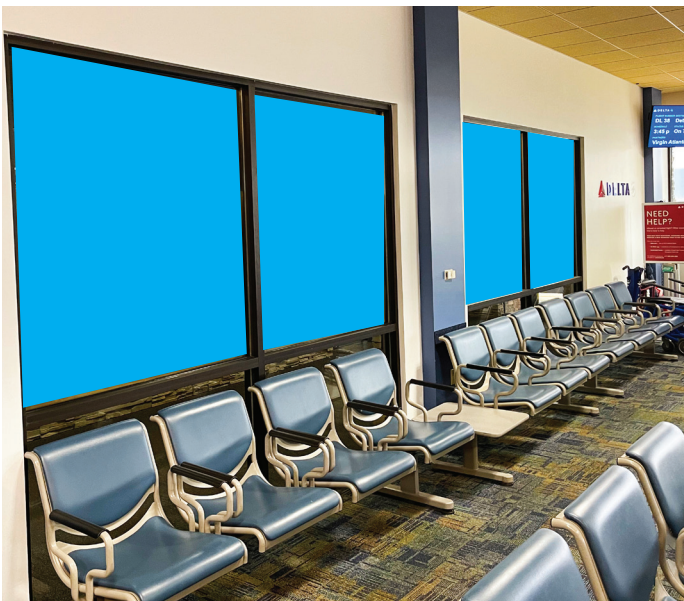

Baggage Claim

Three 90" High Definition monitors

State College Regional Airport is offering advertising space in the heavily trafficked terminal areas. Three 90" monitors and strategic positioned wall space graphics can carry your full color message that will attract attention and drive consumers to your business. The average wait at a gate is nearly one hour, which provides valuable time to deliver your message.

Main Terminal Area

Departure Lounge

There are opportunities to get your message in front of a captive customer base in our departure lounge. Full color graphics are available in two sizes.

Display your message to a captive audience by placing your ad in the departure lounge.

Security wall (Five available)

46" w x 48" h panel \$250 per month

Printing and installation \$250 one-time charge

Departure Lounge Main Wall

Display your message to a captive audience by placing your ad in the departure lounge.

Main wall (6 panels available)

54" w x 57" h panel \$500 per month

Printing and installation \$350 one-time charge

Contact Skip Webster

C - 814-222-5505

O - 814-237-0355

E - Skip@MarlinAdvertising.com

Soffit Wall Graphics